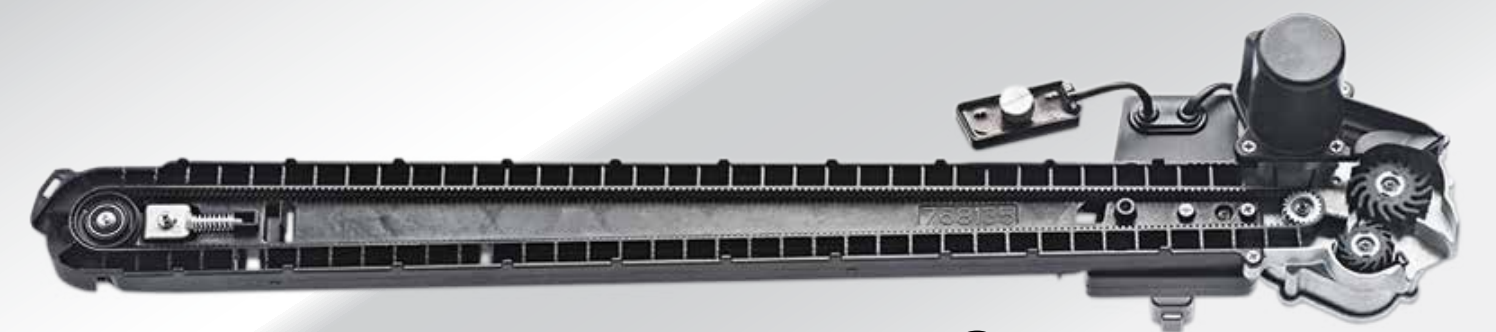

BEST PRECISION DISCOUNTS OF THE YEAR!

SAVE UP TO \$200 INSTANTLY!

DELTAFORCE® • VDRIVE® • SPEEDTUBE®

**LIMITED TIME -
SEE YOUR LOCAL
PRECISION
SPECIALIST!**

DeltaForce®

vDrive®

Speedtube®

plus

**\$1,000 INSTANT REBATE!
GEN 3 20/20 MONITOR**

 Precision Planting®